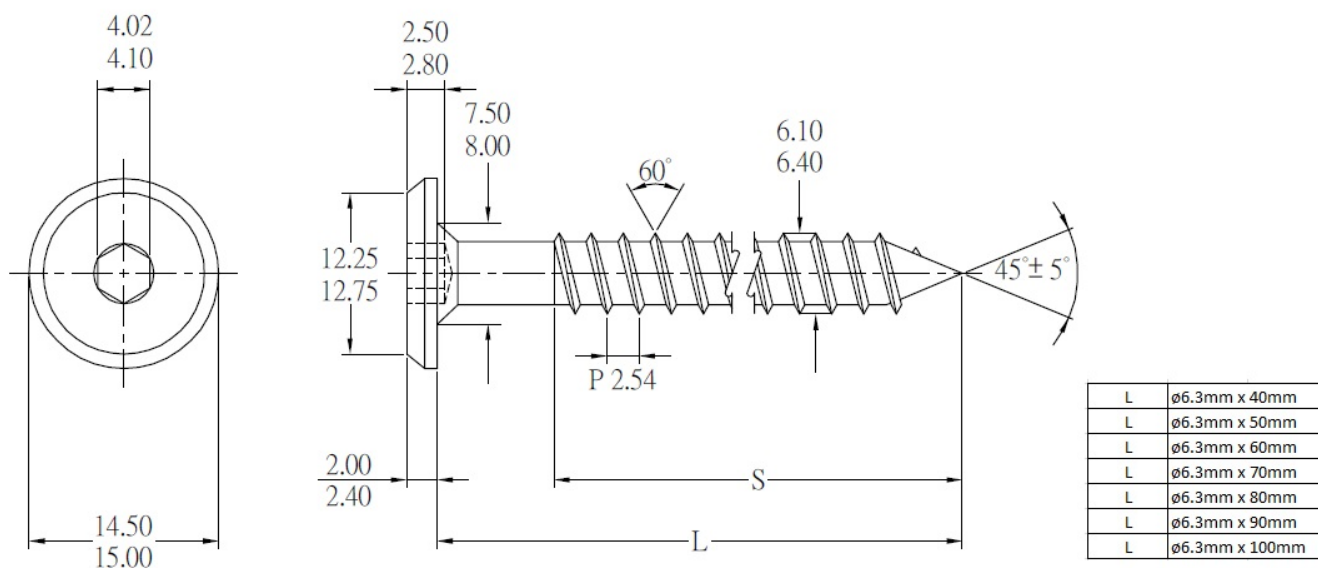

PRODUCT SHEET

Description:

Fifteen Wood Screw, Steel YZP, $\phi 6.3\text{mm}$ x 80mm, Hex 4mm

Item number:

12.01.393-1

Units	Box	Carton	HS Code	Barcode
Pcs.	1	900	7318149199	
				5704866103206

SISO A/S

Mileparken 11
DK-2740 Skovlunde
Denmark
VAT: DK 24786013